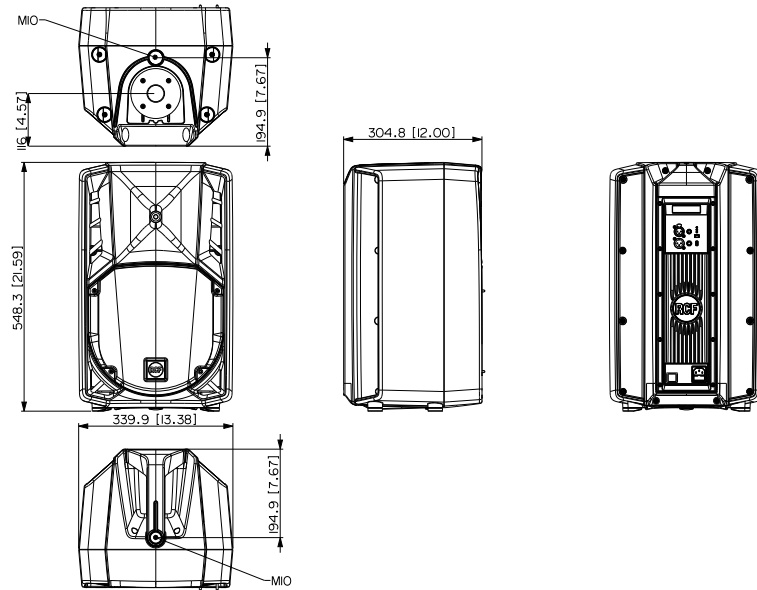

### TECHNICAL SPECIFICATIONS

<b>Acoustical specifications</b>	Frequency Response	50 Hz ÷ 20000 Hz
	Max SPL @ 1m	129 dB
	Horizontal coverage angle	90°
	Vertical coverage angle	70°
<b>Transducers</b>	Compression Driver	1 x 1.0", 1.75" v.c
	Woofer	1 x 10", 2.5" v.c
<b>Input/Output section</b>	Input signal	bal/unbal
	Input connectors	XLR, Jack
	Output connectors	XLR
	Input sensitivity	-2 dBu/+4 dBu
	Mic. Input Sensitivity	-32 dBu
<b>Processor section</b>	Crossover Frequencies	1600 Hz
	Protections	Thermal, RMS
	Limiter	Soft Limiter
	Controls	Volume, Boost, Mic/Line
<b>Power section</b>	Total Power	1400 W Peak, 700 W RMS
	High frequencies	400 W Peak, 200 W RMS
	Low frequencies	1000 W Peak, 500 W RMS
	Cooling	Convection
	Connections	VDE
<b>Standard compliance</b>	Safety agency	CE compliant
<b>Physical specifications</b>	Cabinet/Case Material	PP Composite
	Hardware	2 x M10
	Handles	1 Top
	Grille	Steel
	Color	Black
<b>Size</b>	Height	548 mm / 21.57 inches
	Width	340 mm / 13.39 inches
	Depth	305 mm / 12.01 inches
	Weight	14.2 kg / 31.31 lbs